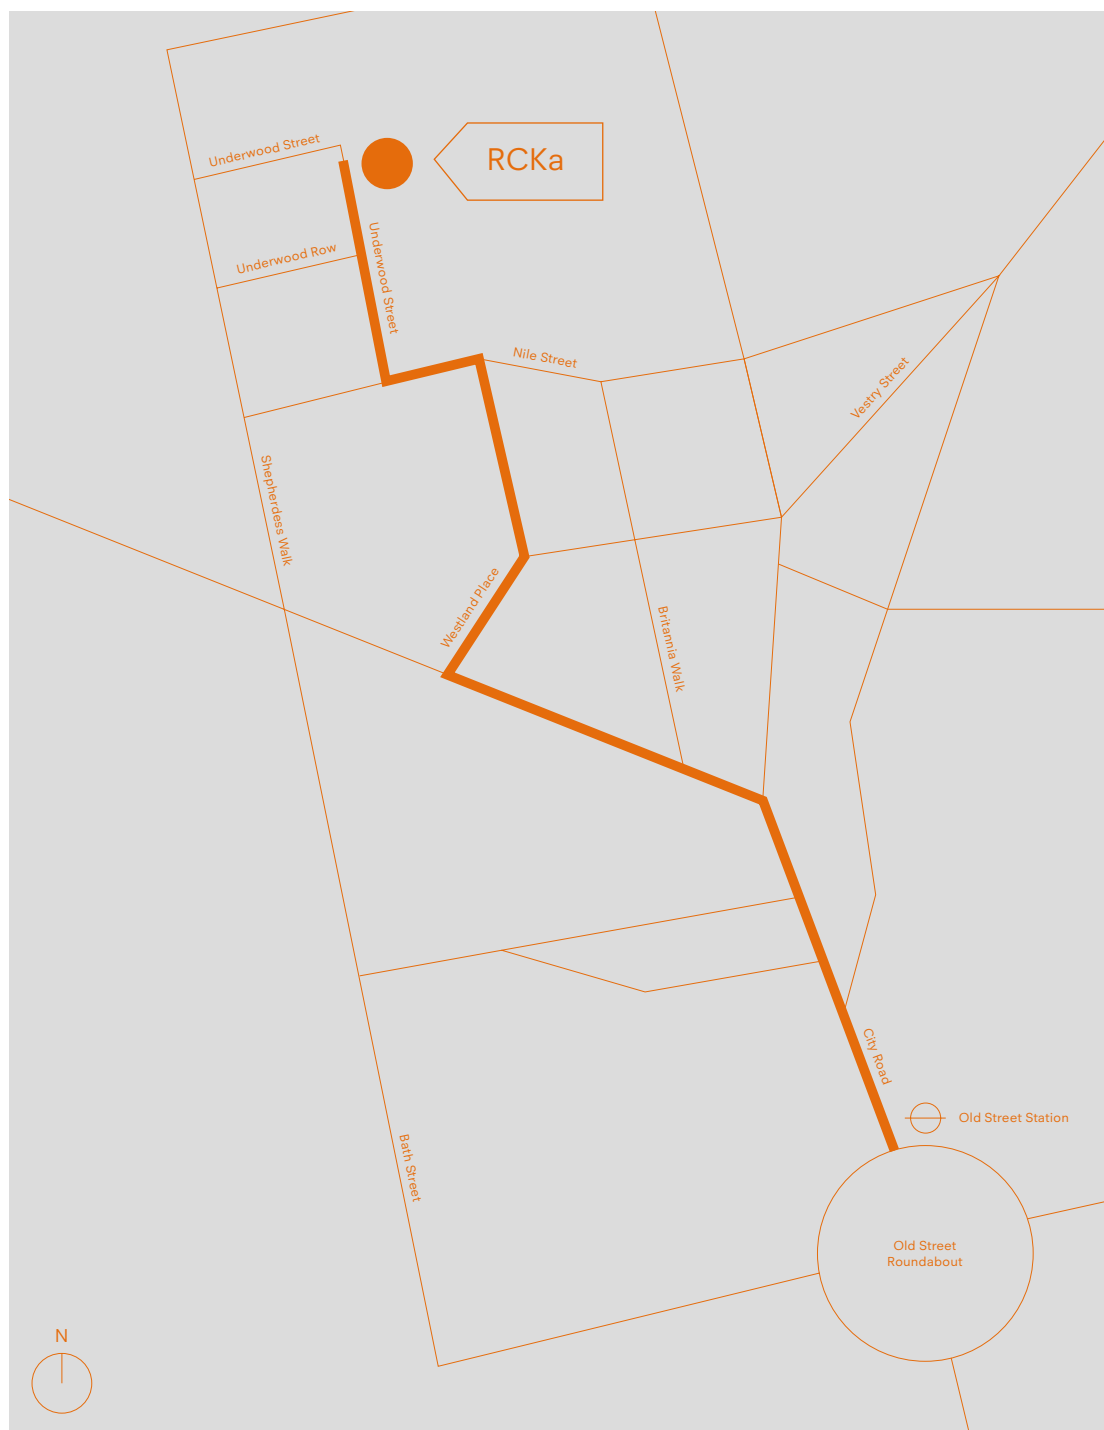

How to Find Us

To find RCKa, walk north from Old Street Underground station, along City Road. You'll need to cross the road at the second set of traffic lights - just before Pret a Manger. Continue one and turn right once you've passed Sainsbury's and the Eagle Building, down the cobbled road called Westland Place, right to the end. Then turn left, and then right, almost to the end of Underwood Street.

Our studio is on the first floor at 16-24 Underwood Street - confusingly we have two front doors: the second of the two is the most convenient. We're on the first floor.

RCKa
16-24 Underwood Street
London N1 7JQ
020 7831 7002