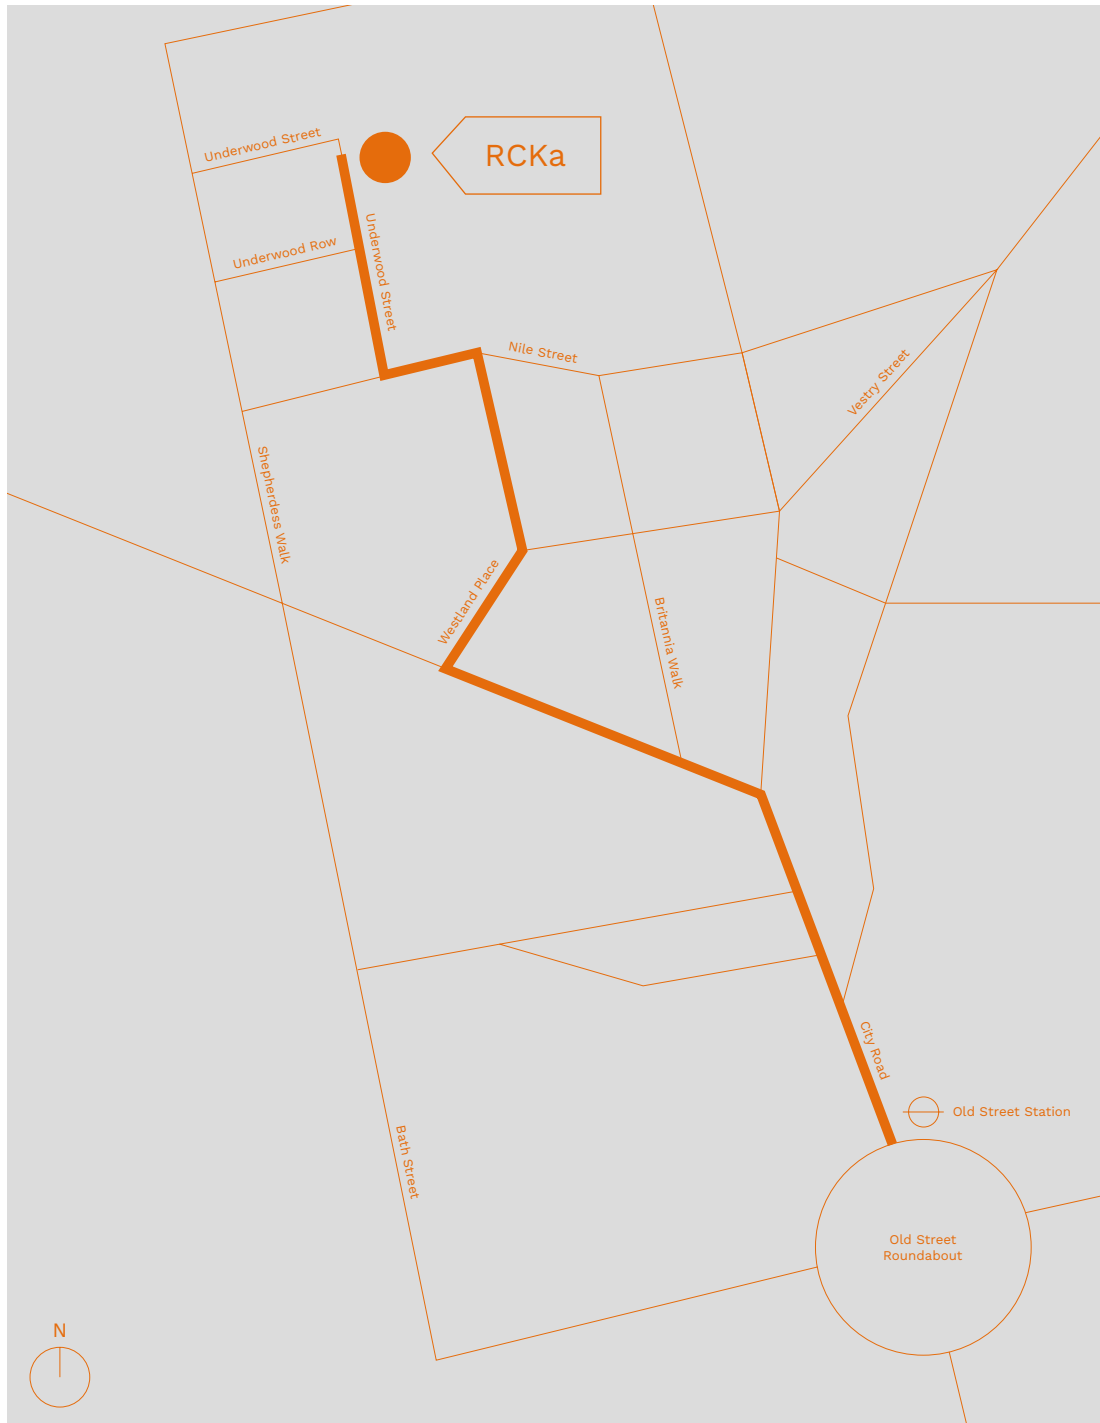

How to Find Us

To get to our office, walk North from Old Street Station up City road. Turn off right down the cobbled road called Westland place, then head left and right, and you'll be with us in a few minutes.